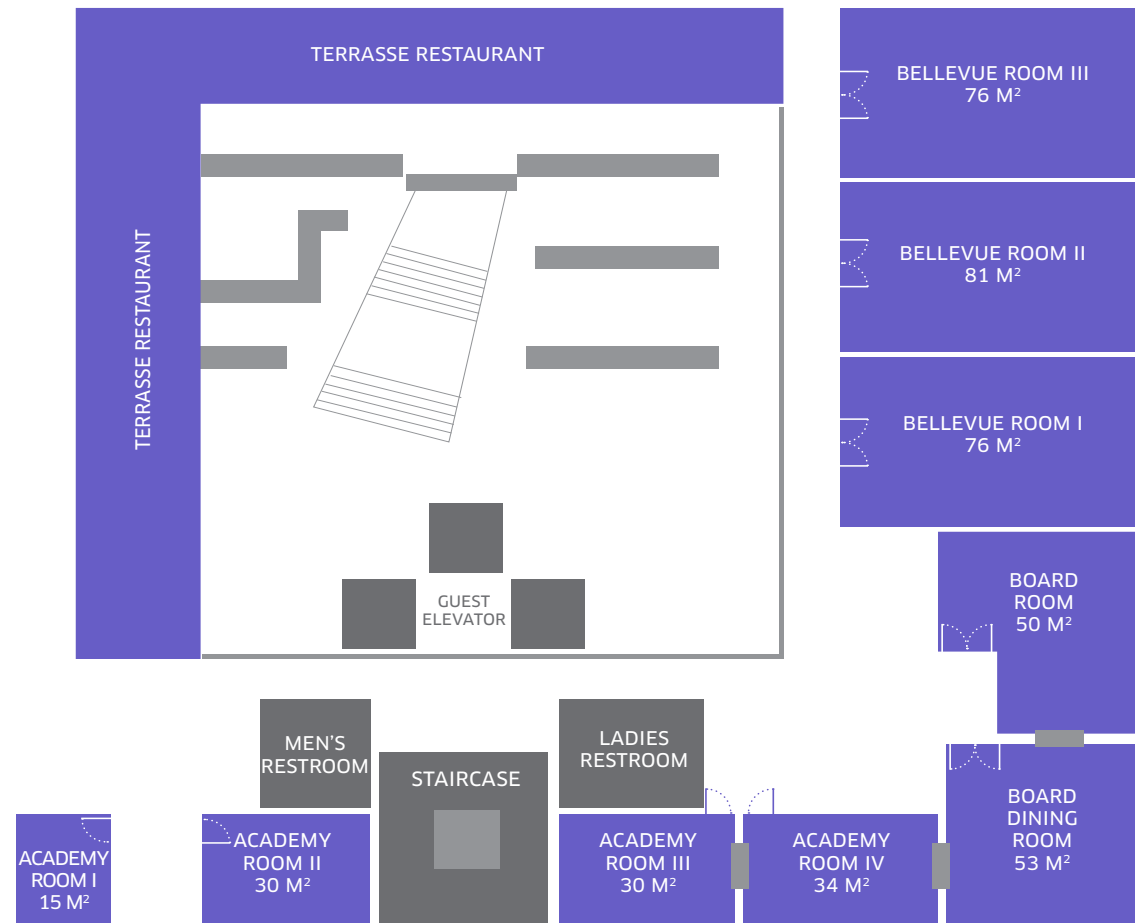

Academy room with a magnifique view over the Chain Bridge

UNIQUE AND TRACTOR MADE BANQUETING

Experience the art de recevoir at the Sofitel Budapest Chain Bridge! Our Executive Chef and his team are inviting you and your guests to taste a wide selection of menus, featuring the finest French and Hungarian cuisine. The best quality products are carefully chosen for you everyday. At La Terrasse Restaurant or the Paris Budapest Restaurant, you will enjoy a tailor-made offer and relaxing lunch break to refresh yourself for the afternoon meeting.

InspiredMeetings™

MEZZANINE - C FLOOR

- 1 FLOOR

MEETING ROOM LAYOUT AND CAPACITIES

MEETING ROOMS	SURFACE M ²	HEIGHT M	CLASSROOM	THEATER	U-SHAPE	BOARDROOM	BANQUET	CABARET
BELLEVUE I+II+III	233	3	105	180	45	-	150	72
BELLEVUE I+II OR II+III	157	3	70	120	35	34	100	48
BELLEVUE I	76	3	35	60	25	24	50	24
BELLEVUE II	81	3	35	60	25	24	50	24
BELLEVUE III	76	3	35	60	25	24	50	24
BOARD ROOM	50	3	-	-	-	14	-	-
BOARD DINING ROOM	53	3	-	-	-	20	-	-
ACADEMY ROOM I	15	3	-	-	-	6	-	-
ACADEMY ROOM II	30	3	-	20	-	14	-	-
ACADEMY ROOM III	30	3	-	20	-	14	-	-
ACADEMY ROOM IV	34	3	-	20	-	14	-	-
ACADEMY ROOM III+IV	61	3	-	-	-	-	-	-
BUSINESS CORNER	14	3	-	-	-	-	-	-
TERRASSE RESTAURANT	224	-	-	-	-	-	140	-
BALLROOM	323	3,65	230	340	70	-	270	160
BALLROOM A	215	3,65	120	200	45	-	180	104
BALLROOM B	108	3,65	48	100	35	-	90	48
FOYER	110	2,65	-	-	-	-	-	-
VASZARY	126	2,65	64	90	35	-	70	48
GUIMARD	59	2,65	32	50	21	24	40	24
MAJORELLE	59	2,65	32	50	21	24	40	24
RIPPL-RÓNAI	59	2,65	32	50	21	24	40	24
GUI+MAJ+RIP	177	2,65	84	110	-	-	120	72
GUI+ MAJ OR MAJ+RIP	118	2,65	56	100	-	-	-	48
SZÉCHENYI ROOM	30	2,65	-	-	-	15	-	-